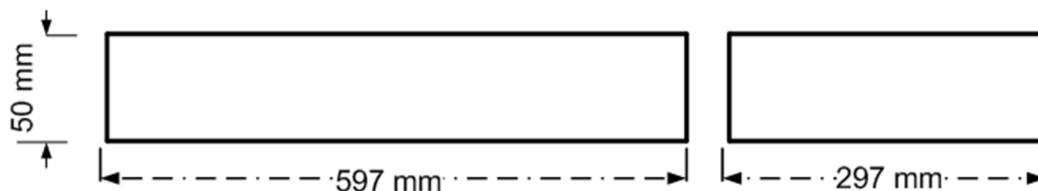

Dimensional Drawing

ELMASCO INDUSTRIES S.A.

Head Office : 44 K. Palama, 14343 N. Chalkidona, Athens, Greece

Production Plant : Ag. Adrianos, 21100 Nafplio, Greece

Email: elmasco@elmasco.eu

Tel : +30 210 2583100

Fax: +30 210 2583107